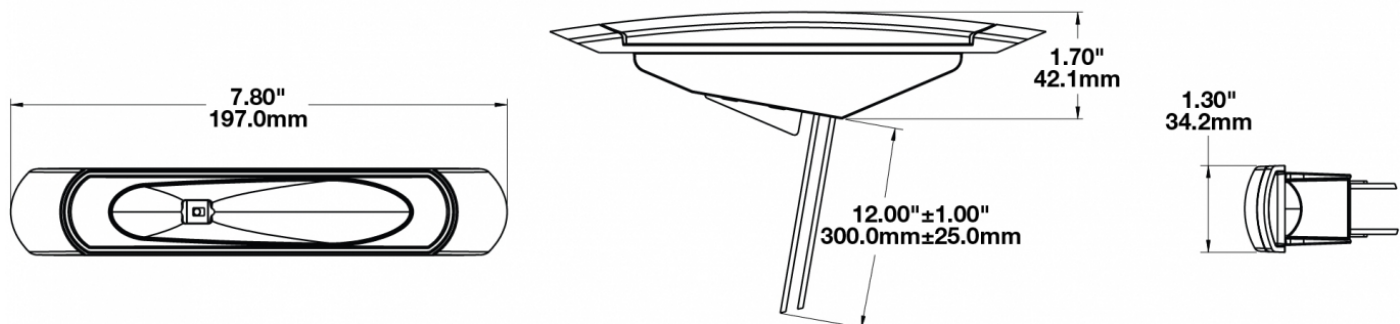

LED Marine Navigation Lights - Model 450

PRODUCT INFORMATION

Description	12-24V LED Stern (White) Marine Signal Light
Height	33.02 mm / 1.3 in
Width	198.12 mm / 7.8 in
Depth	43.18 mm / 1.7 in
Shape	Stylized
Outer Lens Material	Polycarbonate
Outer Lens Color	Clear
Housing Material	Polycarbonate
Housing Color	White
Mounting Type	Low Profile Mount
Minimum Operating Temperature	-40 °C / -40 °F
Maximum Operating Temperature	65 °C / 149 °F
Connector or Wiring	12" Bare Leads
Product Weight	0.24 lbs / 0.11 kgs
Shipping Weight	1.26 lbs / 0.57 kgs

PRODUCT DIMENSIONS

Print date: 2024-08-11

© 2024 J.W. Speaker Corporation • Germantown, WI U.S.A.
www.jwspeaker.com • speaker@jwspeaker.com • 262.251.6660

J.W. SPEAKER
Engineered. Lighting. Solutions.